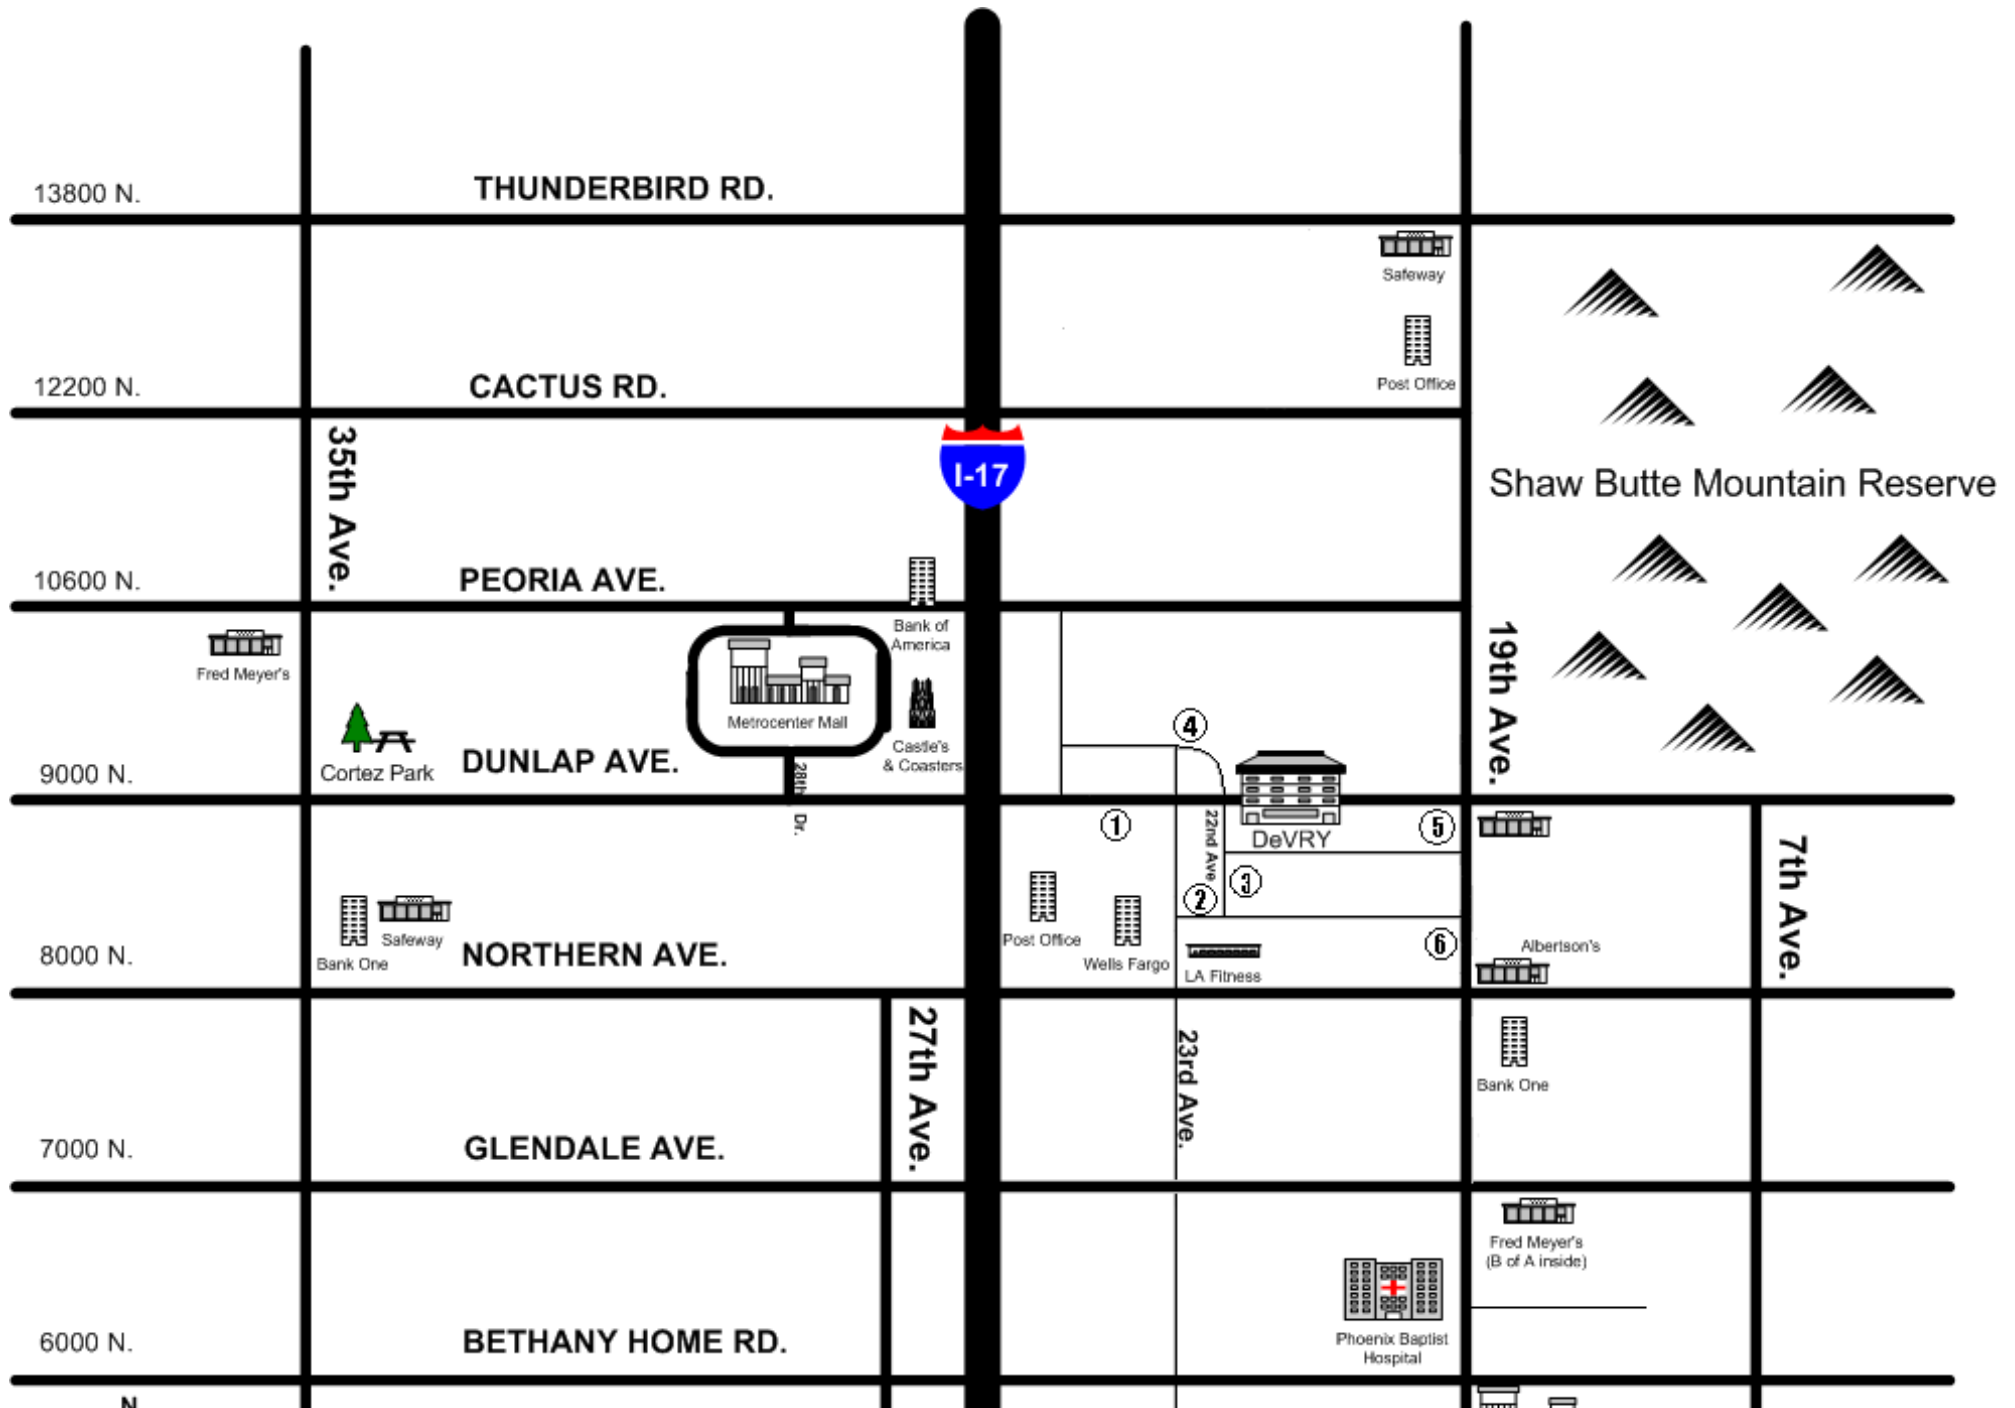

Phoenix Apartment Map

(To Downtown Phoenix)

Apartment Communities

1	Arbor Creek	3408 W. Glendale Avenue
2	Cedar Ridge	2122 W. Butler Drive
3	Desert Shadows	14230 N. 19th Avenue
4	Dunlap Square	2323 W. Dunlap Avenue
5	Fairways, The	2045 W. Butler Drive
6	Fountain Creek	2015 W. Cactus Road
7	Glen Arbor	2250 W. Glendale Ave
8	Glenbrook Terrace	2020 W. Glendale Avenue
9	The Greens	8445 N. 23rd Avenue
10	Heatherwood	8603 N. 22nd Avenue
11	The Links	2121 W. Royal Palm Road
12	Maya Linda	8222 N. 19th Avenue
13	Mission Shadows	8111 N. 19th Avenue
14	Montevida	8111 N. 19th Avenue
15	North Mountain Village	3333 W. Thunderbird Road
16	Northridge	2140 W. Thunderbird Road
17	Rancho Viejo	8530 N. 22nd Avenue
18	San Valiente	2220 W. Mission Lane
19	Sands Point	8330 N. 19th Avenue
20	Sierra Pines	9410 N. 31st Avenue
21	Woodland Park	10201 N. 33rd Avenue
22	Woodstone	2529 W. Cactus Road
