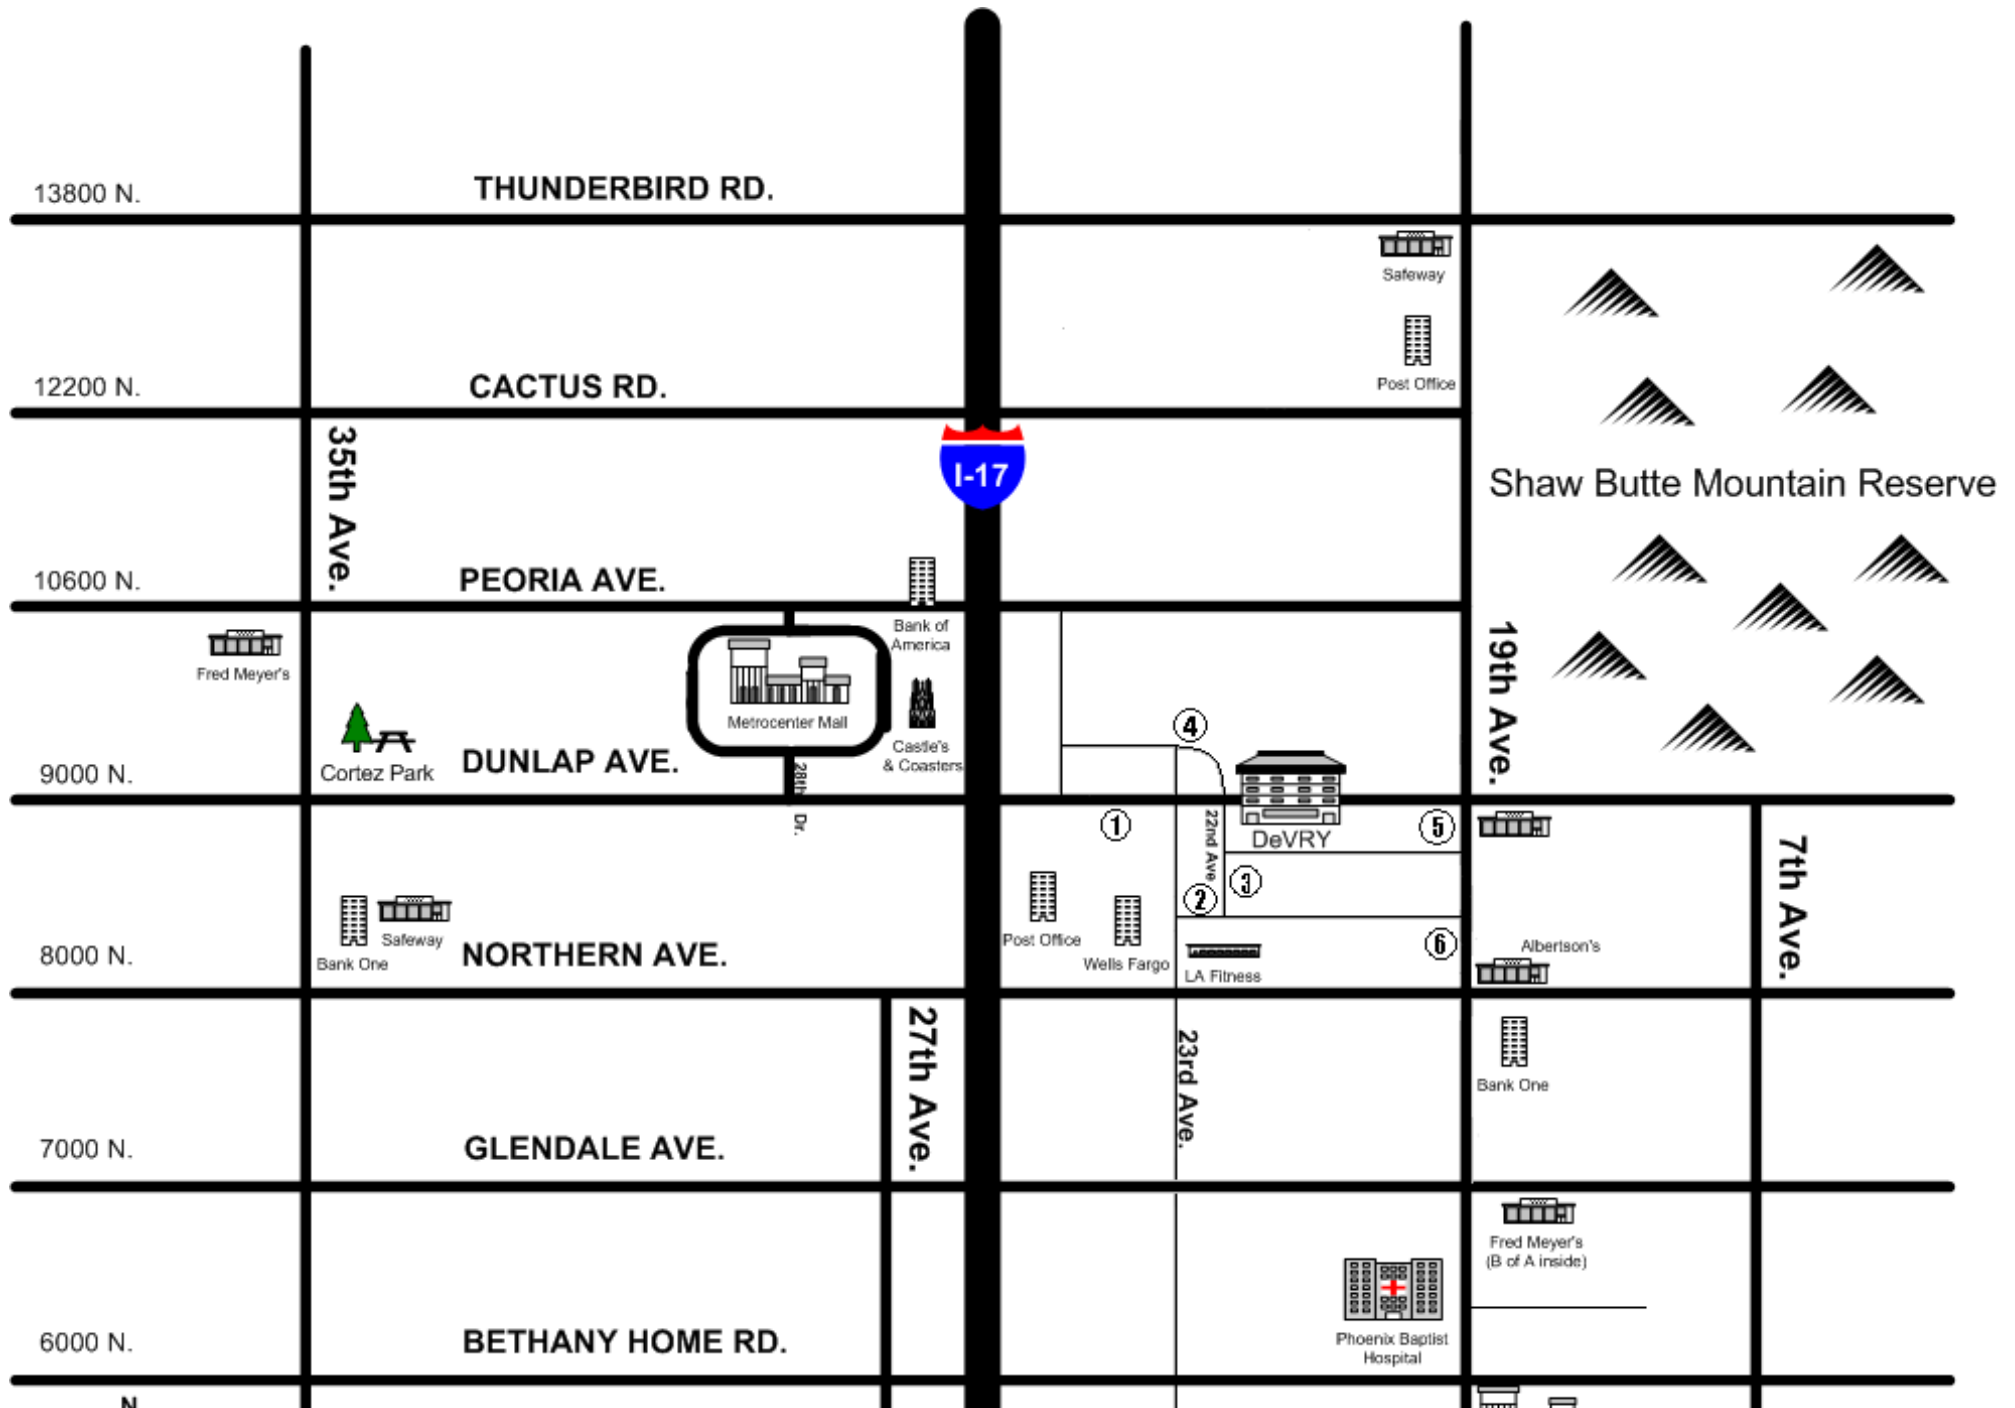

Phoenix Apartment Map

13800 N.

THUNDERBIRD RD.

12200 N.

CACTUS RD.

10600 N.

PEORIA AVE.

9000 N.

DUNLAP AVE.

8000 N.

NORTHERN AVE.

7000 N.

GLENDALE AVE.

6000 N.

BETHANY HOME RD.

35th Ave.

19th Ave.

7th Ave.

Shaw Butte Mountain Reserve

Fred Meyer's

Cortez Park

Metrocenter Mall

Bank of America
Castle's & Coasters

Safeway

22nd Ave.

23rd Ave.

23rd Ave.

Alberston's

Bank One

Phoenix Baptist Hospital

Fred Meyer's
(B of A inside)

N